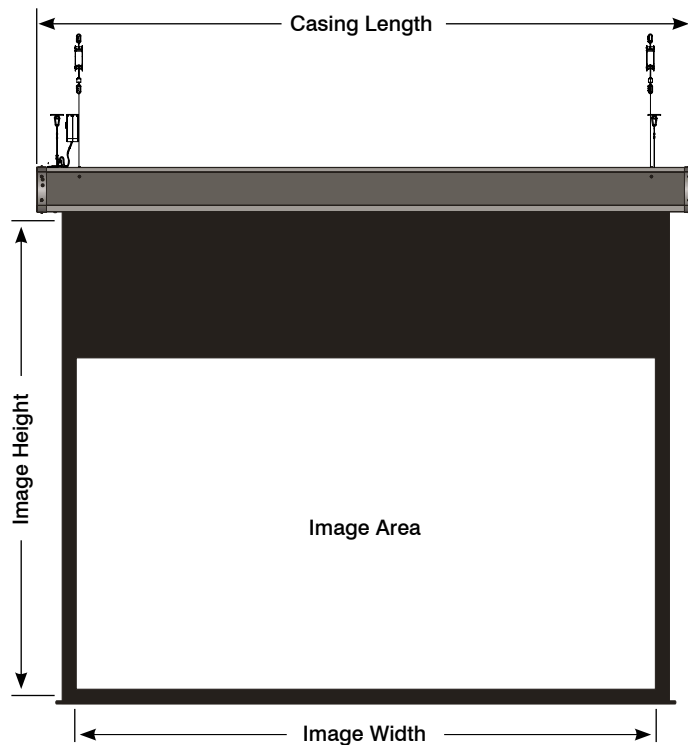

Specification For GV Sky-Show Screen

Features:

- Perfect for high ceiling and architectural applications
- Screen casing lowers independently on a 5m cable drop
- Easy limit setting adjustment
- Side and bottom borders of 50mm
- Casing dimension 173mm (Height) x 133mm (Depth)
- Control is via close contact/dry contact for integration with control panel/system

Product Code	Format	Size	Image Size w x h (mm)	Casing Length (mm)	Finish	Shipping Size w x h x d (mm)	Net Weight Kg	Leader mm
GRCE120V	4:3	120"	2440 x 1830	2625	Matt Black Ripple	2950 x 265 x 205	42.0	200
GRCE150V	4:3	150"	3050 x 2285	3335	Matt Black Ripple	3660 x 265 x 205	56.0	200
GRCF120H	16:9	120"	2655 x 1495	2943	Matt Black Ripple	3265 x 265 x 205	47.0	200
GRCF138H	16:9	138"	3050 x 1715	3341	Matt Black Ripple	3657 x 265 x 205	52.0	200
GRCG120C	16:10	120"	2585 x 1615	2882	Matt Black Ripple	3275 x 265 x 205	43.7	200
GRCG136C	16:10	136"	2930 x 1830	3272	Matt Black Ripple	3748 x 215 x 215	29.4	300