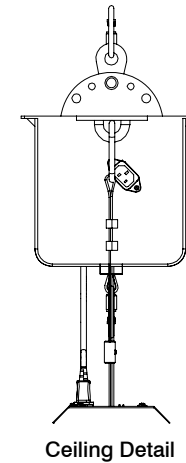

Specification For GV Sky-Show Screen

Features:

- Perfect for high ceiling and architectural applications
- Screen casing lowers independently on a 5m cable drop
- Easy limit setting adjustment
- Side and bottom borders of 50mm
- Casing dimension 173mm (Height) x 133mm (Depth)
- Control is via close contact/dry contact for integration with control panel/system

Product Code	Format	Size	Image Size w x h (mm)	Casing Length (mm)	Finish	Shipping Size w x h x d (mm)	Net Weight Kg	Leader mm
GRCE120V	4:3	120"	2440 x 1830	2625	Matt Black Ripple	2950 x 265 x 205	42.0	200
GRCE150V	4:3	150"	3050 x 2285	3335	Matt Black Ripple	3660 x 265 x 205	56.0	200
GRCF120H	16:9	120"	2655 x 1495	2943	Matt Black Ripple	3265 x 265 x 205	47.0	200
GRCF138H	16:9	138"	3050 x 1715	3341	Matt Black Ripple	3657 x 265 x 205	52.0	200
GRCG120C	16:10	120"	2585 x 1615	2882	Matt Black Ripple	3275 x 265 x 205	43.7	200
GRCG136C	16:10	136"	2930 x 1830	3272	Matt Black Ripple	3748 x 215 x 215	29.4	300