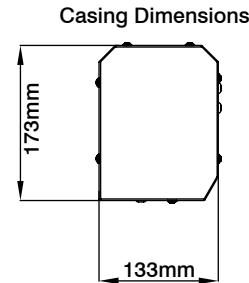

Specification For GV Sky-Show Screen

Features:

- Perfect for high ceiling and architectural applications
- Screen casing lowers independently on a 5m cable drop
- Easy limit setting adjustment
- Side and bottom borders of 50mm
- Casing dimension 173mm (Height) x 133mm (Depth)
- Control is via close contact/dry contact for integration with control panel/system

Product Code	Format	Size	Image Size w x h (mm)	Casing Length (mm)	Finish	Shipping Size w x h x d (mm)	Net Weight Kg	Leader mm
GRCE120V	4:3	120"	2440 x 1830	2625	Matt Black Ripple	2950 x 265 x 205	42.0	200
GRCE150V	4:3	150"	3050 x 2285	3335	Matt Black Ripple	3660 x 265 x 205	56.0	200
GRCF120H	16:9	120"	2655 x 1495	2943	Matt Black Ripple	3265 x 265 x 205	47.0	200
GRCF138H	16:9	138"	3050 x 1715	3341	Matt Black Ripple	3657 x 265 x 205	52.0	200
GRCG120C	16:10	120"	2585 x 1615	2882	Matt Black Ripple	3275 x 265 x 205	43.7	200
GRCG136C	16:10	136"	2930 x 1830	3272	Matt Black Ripple	3748 x 215 x 215	29.4	300