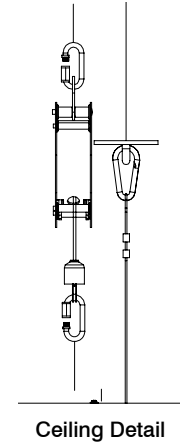

Specification For GV Sky-Show Screen

Features:

- Perfect for high ceiling and architectural applications
- Screen casing lowers independently on a 5m cable drop
- Easy limit setting adjustment
- Side and bottom borders of 50mm
- Casing dimension 173mm (Height) x 133mm (Depth)
- Control is via close contact/dry contact for integration with control panel/system

Product Code	Format	Size	Image Size w x h (mm)	Casing Length (mm)	Finish	Shipping Size w x h x d (mm)	Net Weight Kg	Leader mm
GRCE120V	4:3	120"	2440 x 1830	2625	Matt Black Ripple	2950 x 265 x 205	42.0	200
GRCE150V	4:3	150"	3050 x 2285	3335	Matt Black Ripple	3660 x 265 x 205	56.0	200
GRCF120H	16:9	120"	2655 x 1495	2943	Matt Black Ripple	3265 x 265 x 205	47.0	200
GRCF138H	16:9	138"	3050 x 1715	3341	Matt Black Ripple	3657 x 265 x 205	52.0	200
GRCG120C	16:10	120"	2585 x 1615	2882	Matt Black Ripple	3275 x 265 x 205	43.7	200
GRCG136C	16:10	136"	2930 x 1830	3272	Matt Black Ripple	3748 x 215 x 215	29.4	300