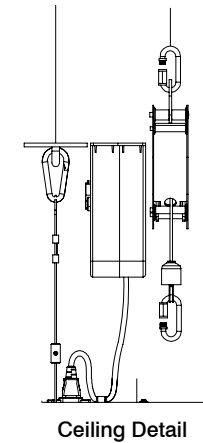

Specification For GV Sky-Show Screen

Features:

- Perfect for high ceiling and architectural applications
- Screen casing lowers independently on a 5m cable drop
- Easy limit setting adjustment
- Side and bottom borders of 50mm
- Casing dimension 173mm (Height) x 133mm (Depth)
- Control is via close contact/dry contact for integration with control panel/system

Product Code	Format	Size	Image Size w x h (mm)	Casing Length (mm)	Finish	Shipping Size w x h x d (mm)	Net Weight Kg	Leader mm
GRCE120V	4:3	120"	2440 x 1830	2625	Matt Black Ripple	2950 x 265 x 205	42.0	200
GRCE150V	4:3	150"	3050 x 2285	3335	Matt Black Ripple	3660 x 265 x 205	56.0	200
GRCF120H	16:9	120"	2655 x 1495	2943	Matt Black Ripple	3265 x 265 x 205	47.0	200
GRCF138H	16:9	138"	3050 x 1715	3341	Matt Black Ripple	3657 x 265 x 205	52.0	200
GRCG120C	16:10	120"	2585 x 1615	2882	Matt Black Ripple	3275 x 265 x 205	43.7	200
GRCG136C	16:10	136"	2930 x 1830	3272	Matt Black Ripple	3748 x 215 x 215	29.4	300